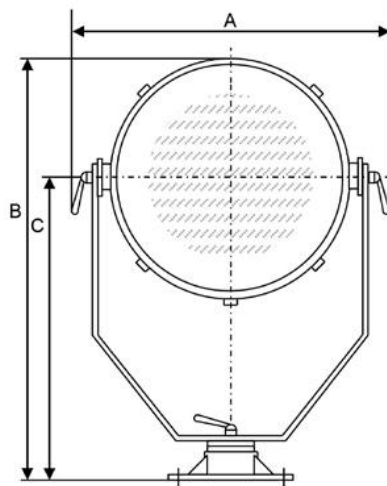

DS 351 HGS
24 V -500 W