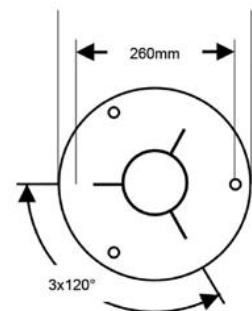

DS 351 HGS
24 V -500 W