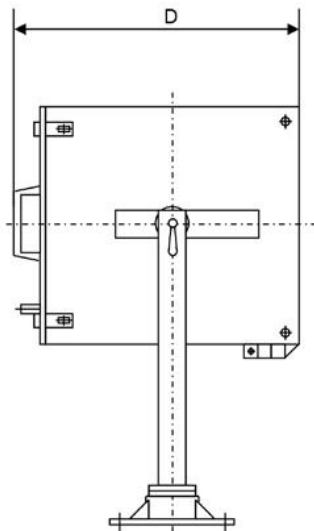

DS 351 HGS
24 V -500 W